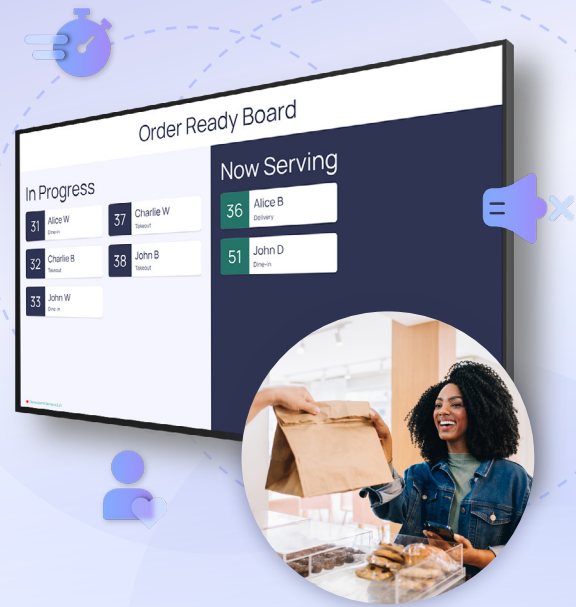

## Turn Pickup Chaos into Orderly Experiences.

In high-volume restaurant environments, order pickup can quickly become chaotic. When guests rely on verbal call-outs or staff interruptions to know when their order is ready, it creates congestion at the counter and distracts teams from food preparation. Order Ready Boards (ORB) use real-time POS events to display order status on in-store screens, showing guests exactly where their order is in the fulfillment process.

#### Clarity

ORB uses real-time PAR POS events to automate communication. Guests see exactly where their order stands—from "In-Progress" to "Ready"—on sleek, in-store screens.

Give guests real-time visibility with POS-powered status displays.