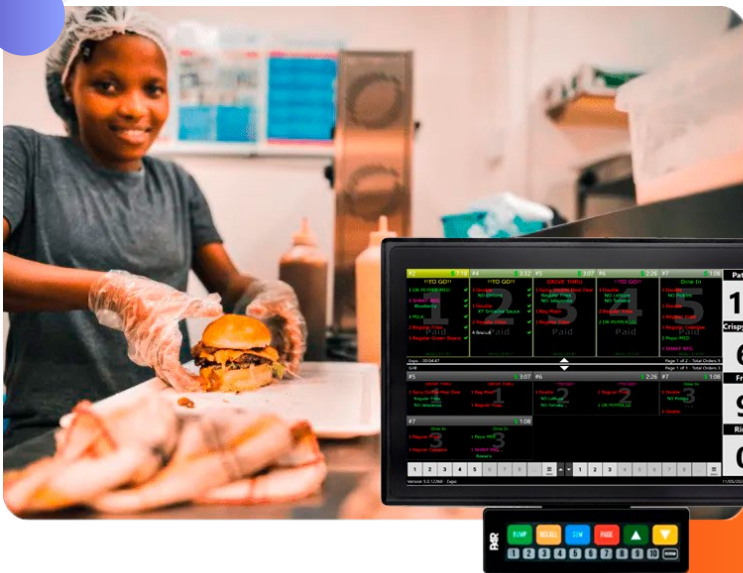

Here's How It Works

Real-Time Order Tracking: Know exactly where every order is at all times. Whether it's sizzling on the grill or ready for the pass, your team can see it all, at a glance.

Customizable to Fit Your Flow: Every kitchen runs a little differently. PAR KDS lets you set up your screen just the way you like it—because you know your kitchen best.

Built Tough: Hot, greasy, and hectic? PAR KDS can handle it. Made for the ups and downs of a real kitchen, it won't miss a beat.

Data at Your Fingertips: Want to know where you're losing time? With cloud-based insights, you can track ticket times, identify bottlenecks, and make real-time adjustments for smoother service every shift. We capture data from the moment the order hits the screen to when the food is handed off, providing accurate insights into your speed of service.

Customizable: Want touch screens without a bump bar? No problem. Prefer a KDS screen with a bump bar? We can do that too—tailored to fit your workflow.

Your Kitchen, Only Better

You've got the team. You've got the hustle. Now you've got the tech that brings it all together. PAR KDS makes your kitchen faster, smoother, and stress-free.

Ready to see it in action? Schedule a **demo** today. Let's show you how easy it is to take control of the chaos and turn your kitchen into a high-efficiency machine.

[Schedule your demo](#)